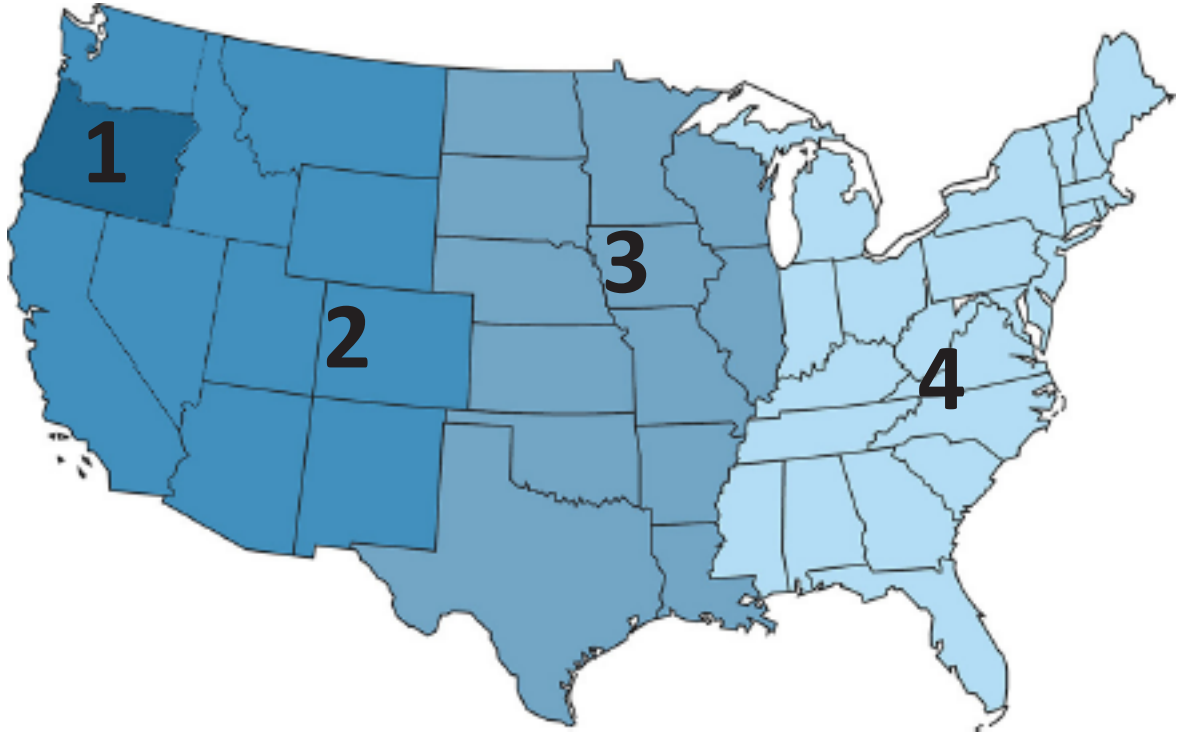

Travel Time Charges

RBD Instruments, Inc.
2437 NE Twin Knolls Drive
Bend, OR 97701
541-330-0723

• Z1: \$750, • Z2: \$1,000, • Z3: \$1,200, • Z4: \$1,400

• Z1: OR

• Z2: AK, MT, WY, UT, CO, AZ, NM, CA, ID, NV, WA, AB, BC

• Z3: ND, SD, WI, MN, NE, IA, IL, KS, MO, OK, AR, TX, LA, SK, MB

• Z4: ME, VT, NH, MA, RI, CT, NY, NJ, PA, OH, MI, IN, KY, WV, VA, MD,
DC, DE, NC, SC, TN, MS, AL, GA, FL, HI, ON, QC

United State, Canada

Other international destinations will be evaluated on an individual basis.